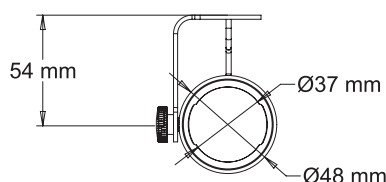

LIGHT DATA

LED Lumen	510 lm
Luminaire Lumen	345 lm (Narrow lens)
CRI	90
Red component R9	>60
MacAdam	3-step ellipse (SDCM 3)
TM30-18 Rf	94
TM30-18 Rg	102

* Data from 3000K, 8W/10W