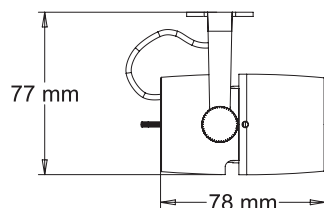

LIGHT DATA

LED Lumen	510 lm
Luminaire Lumen	345 lm (Narrow lens)
CRI	90
Red component R9	>60
MacAdam	3-step ellipse (SDCM 3)
TM30-18 Rf	94
TM30-18 Rg	102

* Data from 3000K, 8W/10W