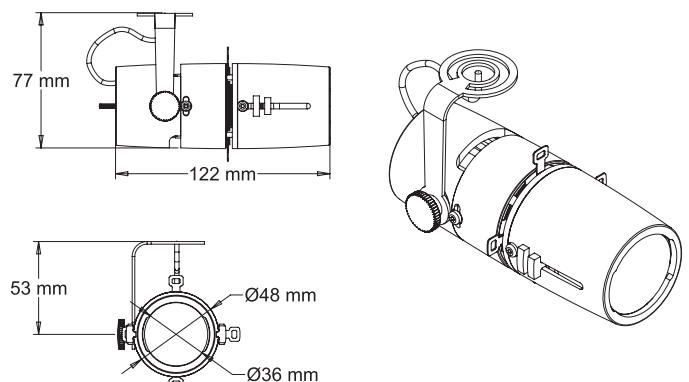

- * Fixture has built-in 0-100% dimmer
- * No external dimming possible
- * Easy to install

TECHNICAL SPECIFICATION

Material	Lamp housing made of aluminium, Yoke and details made of steel, Anti-reflective zoom lenses made of glass
Finish	Grey (RAL 7040) Black (RAL 9005) White (RAL 9016)
System	3-phase circuit track Pico Trac Mini Trac LED Profile
Protection class	IP20
Power consumption	6W/8W/10W
Beam angle	25–50°
Color temperatures	2700K, 3000K, 4000K
Swivels	>365°
Tilts	>90°
Weight	280 g
Features	Filter holder, Phase selector, Toolless pan, Tilt lock

LIGHT DATA

LED Lumen	510 lm
Luminaire Lumen	286 lm
CRI	90
Red component R9	>60
MacAdam	3-step ellipse (SDCM 3)
TM30-18 Rf	95
TM30-18 Rg	100

* Data from 3000K, 8W/10W, widest beam angle

SPOTLIGHTS
ARTY FRAMER