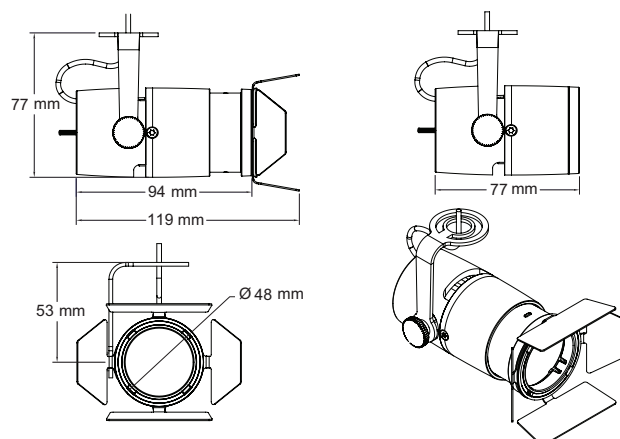

LIGHT DATA

LED Lumen	510 lm
Luminaire Lumen	305 lm
CRI	90
Red component R9	>60
MacAdam	3-step ellipse (SDCM 3)
TM30-18 Rf	90
TM30-18 Rg	100

* Data from 3000K, 8W/10W, widest beam angle