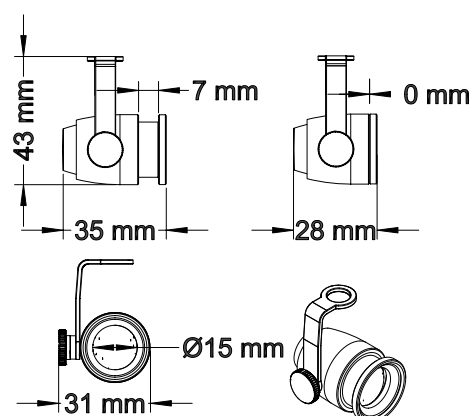

Zoom optics

TECHNICAL SPECIFICATION

Material	Lamp housing made of aluminium, Yoke and details made of steel, Anti-reflective lens made of glass
Finish	Grey (RAL 7040) Black (RAL 9005) White (RAL 9016) Brass
System	Pico Trac LED Profile
Protection class	IP20
Power consumption	2,1W/3W
Beam angle	Adjustable 5–31°
Color temperatures	2200K, 2700K, 3000K, 4000K
Swivels	>365°
Tilts	>90°
Weight	50 g
Features	Toolless pan, Tilt lock
Optional accessories	Snoot, Magnet, Ceiling cup

LIGHT DATA

LED Lumen	190 lm
Luminaire Lumen	80 lm
CRI	90
Red component R9	>60
MacAdam	3-step ellipse (SDCM 3)
TM30-18 Rf	95
TM30-18 Rg	100

* Data from 3000K, widest beam angle

SPOTLIGHTS GIZMO ZOOM

GIZMO ZOOM / CCL