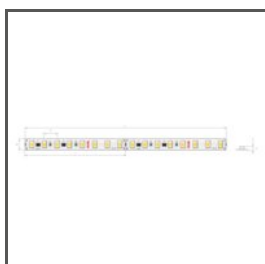

RELATED ACCESSORIES > RELATED LED > HIGH EFFICACY

K-HE-0480-HD-24
K-HEHD-0480-24