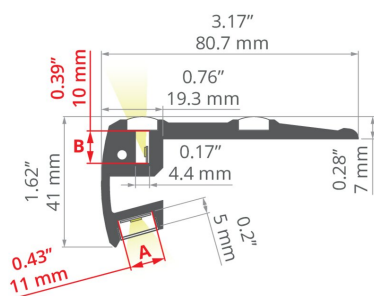

MOUNTING

- to a step, using properly selected screws

ADDITIONAL INFORMATION

- standard lengths of KLUŚ profiles and covers: 1000 mm (tolerance ± 1.5 mm) and 2005 mm / 3010 mm (tolerance + 5 mm); for selected covers: 6050 mm, 10050 mm (tolerance + 5 mm)
- when choosing a different length of profiles / covers than available in the standard, you should additionally choose the cutting service at KLUŚ

TECHNICAL DRAWING

1:2

TECHNICAL SPECIFICATIONS

Material	aluminum
Possible fixture IP	20, 67
Possible fixture shapes	linear
Width	80.7 mm
Height	40 mm
LED gluing width A	11 mm
LED gluing width B	10 mm
Number of LED strips A (8 mm wide)	1
Building type	Commercial, Entertainment/ Arts, HoReCa object
Facility zone	stairs and handrails
The cover is cut to the length of the profile	yes
Wire out back of extrusion	yes

Color	Length	Ref
■ silver anodized	1000 mm	A18042A_1 18042ANODA_1
	2005 mm	A18042A_2 18042ANODA_2
	3010 mm	A18042A_3 18042ANODA_3
■ black anodized	1000 mm	A18042A07_1 18042K7_1
	2005 mm	A18042A07_2 18042K7_2
	3010 mm	A18042A07_3 18042K7_3