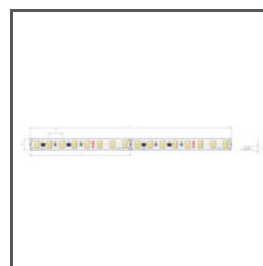

K-HE-1920-HD-24V
K-HEHD-1920-24
Ref. arch K-HE-1920-HD-24V