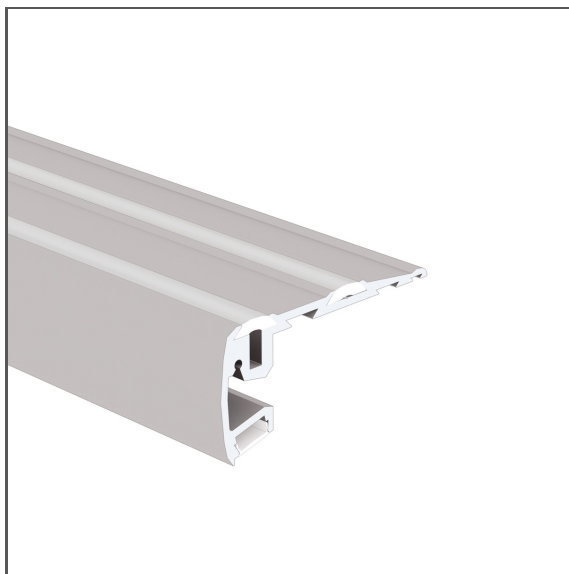

Profile STEP

Ref. A18042

Ref. arch 18042

- For installation on the steps
- Non-slip elements
- Two lighting options
- High mechanical resistance

APPLICATION

- warning lighting and anti-slip protection on the steps

MOUNTING

- to a step, using properly selected screws

ADDITIONAL INFORMATION

- standard lengths of KLUŚ profiles and covers: 1000 mm (tolerance ± 1.5 mm) and 2005 mm / 3010 mm (tolerance + 5 mm); for selected covers: 6050 mm, 10050 mm (tolerance + 5 mm)
- when choosing a different length of profiles / covers than available in the standard, you should additionally choose the cutting service at KLUŚ

TECHNICAL DRAWING

1:2

TECHNICAL SPECIFICATIONS

Material	aluminum
Possible fixture IP	20, 67
Possible fixture shapes	linear
Width	80.7 mm
Height	40 mm
LED gluing width A	11 mm
LED gluing width B	10 mm
Number of LED strips A (8 mm wide)	1
Building type	Commercial, Entertainment/ Arts, HoReCa object
Facility zone	stairs and handrails
The cover is cut to the length of the profile	yes
Wire out back of extrusion	yes