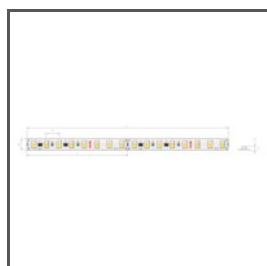

RELATED ACCESSORIES > RELATED LED > HIGH EFFICACY

K-HE-0480-HD-24V
K-HEHD-0480-24
Ref. arch K-HE-0480-HD-24V