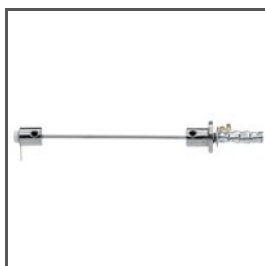

THB.200.E5E, 5 pin

C28157C07

RELATED ACCESSORIES > OTHER RELATED ACCESSORIES > SURFACE SPRINGS

SPRING

PDS

C24501N00

RELATED ACCESSORIES > OTHER RELATED ACCESSORIES > SUSPENSION AND MOUNTING SETS

FASTENER SET
W1
C28203N00