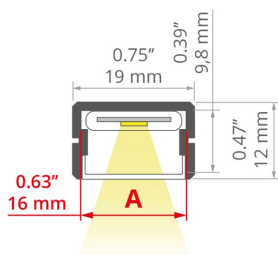

TECHNICAL DRAWING

- Will accommodate wider LED strip
- Small bending radius

APPLICATION

- main and decorative lighting

MOUNTING

- to the surface, suspended or recessed, using dedicated accessories, properly selected screws, with double-sided adhesive tape or mounting adhesive
- easy assembly and disassembly by snapping in and out

ADDITIONAL INFORMATION

- standard lengths of KLUŚ profiles and covers: 1000 mm (tolerance ± 1.5 mm) and 2005 mm / 3010 mm (tolerance + 5 mm); for selected covers: 6050 mm, 10050 mm (tolerance + 5 mm)
- when choosing a different length of profiles / covers than available in the standard, you should additionally choose the cutting service at KLUŚ

TECHNICAL SPECIFICATIONS

Material	aluminum
Possible fixture IP	20, 67
Possible fixture shapes	linear, polygonal
Profile cross-section	rectangular
Width	19 mm
Height	12 mm
LED gluing width A	16 mm
Number of LED strips A (8 mm wide)	2
Width of the glow	15.5 mm
Max power of a single KLUŚ LED strip	24 W/m
Closet Rated	yes
Possibility of obtaining a line of light	yes
Possibility of bending	yes
Radius of the light arc	yes
Inward	400 mm
Outdoor	250 mm
Building type	Retail, Entertainment/ Arts, HoReCa object