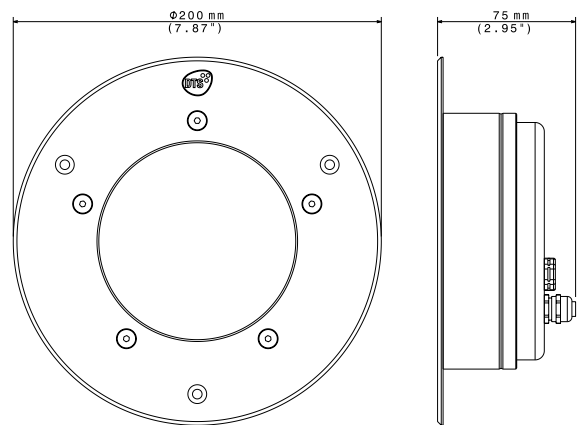

EOS 6 FC

ROBUST AND VERSATILE, PERFECT FOR TEMPORARY OR FIXED INSTALLATION

EOS 6 FC is an **ultra-compact and robust IP65 Wash light** fitted with high power LEDs. EOS 6 FC is ideal for rental companies, architectural applications and outdoor temporary or fixed installations. The unit is **fitted with an adjustable bracket or with a round flange for recessed installation (R version)** and it is available with **different beam angles** that further enlarge its projections range. EOS 6 FC must be powered by external PSUs as the DTS DRIVENET series.

EOS 6 FC

EOS 6 R FC

SP LENS 10°
Bracket 03.E0B001E20FC10
Recessed 03.E0S001E99FC10

MF LENS 22°
Bracket 03.E0B001E20FC25
Recessed 03.E0S001E99FC25

WF LENS 40°
Bracket 03.E0B001E20FC40
Recessed 03.E0S001E99FC40