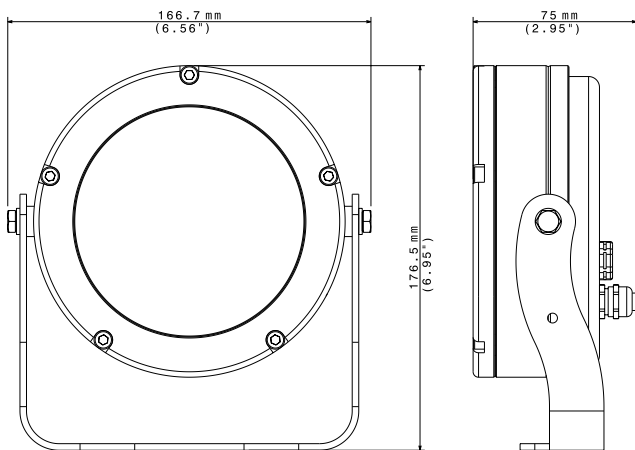

EOS 6 FC

ROBUST AND VERSATILE, PERFECT FOR TEMPORARY OR FIXED INSTALLATION

EOS 6 FC is an **ultra-compact and robust IP65 Wash light** fitted with high power LEDs. EOS 6 FC is ideal for rental companies, architectural applications and outdoor temporary or fixed installations. The unit is **fitted with an adjustable bracket or with a round flange for recessed installation (R version)** and it is available with **different beam angles** that further enlarge its projections range. EOS 6 FC must be powered by external PSUs as the DTS DRIVENET series.

EOS 6 FC

EOS 6 R FC

SP LENS 10°
Bracket 03.E0B001E20FC10
Recessed 03.E0S001E99FC10

MF LENS 22°
Bracket 03.E0B001E20FC25
Recessed 03.E0S001E99FC25

WF LENS 40°
Bracket 03.E0B001E20FC40
Recessed 03.E0S001E99FC40