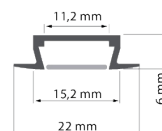

## GAMME PROFILES strip 10mm

MICRO

LED60

MICRO K

LED61

MICRO ARTICULE

LED610

PDS4