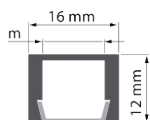

GAMME PROFILES strip 10mm

LED62

Coloris

Longueurs

1 m, 2 m et 3 m