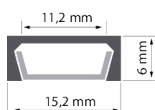

## GAMME PROFILES strip 10mm

MICRO

LED60

MICRO K

LED61

MICRO ARTICULE

LED610

PDS4