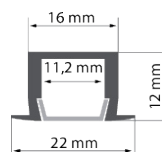

GAMME PROFILES strip 10mm

LED63

Coloris

Longueurs

1 m, 2 m et 3 m