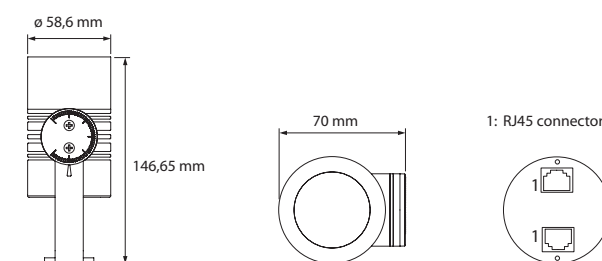

**Easy and fast to install**  
Power and data through one single CAT5 (RJ45) cabling system.

Indoor surface mounted & pendant fixtures

**Colour & colour temperatures**

**General specifications**

**Optics**

**Control options**

**Housing & finish**

**Mounting options**

**CRI**

Available on request

**Luminous flux**

Available on request

All product info