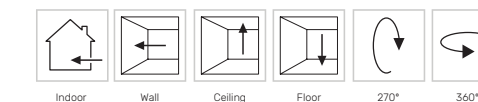

Mounting options