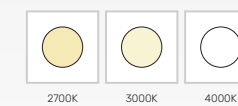

Grote keuze in LED Lichtbronnen

Keuze uit vele kleurtemperaturen.
Keuze uit CRI >80 en CRI > 90.

Bijzonder efficiënt

Met een lumen/Watt verhouding van >121 bijzonder efficiënt. Afhankelijk van de uitvoering energielabel tot A++.

Large choice of LED light sources

Many colour temperatures available.
CRI>80 or CRI>90.

Very Energy efficient

With a lumen/Watt ratio > 121 very efficient. The Jade C offers an energy label of A+ or A++.

Several dimming methods

Mains dim, DALI dim and Local dim through the CLS Superior dimming system.

Part of a large product family

Dozens of different versions are available including a RGBW & Tunable White version. Basically, for every lighting plan the right combination can be made.

Colour & colour temperatures

General specifications

Optics

Control options

Housing & finish

Mounting options

CRI

CRI>80 - CR>90