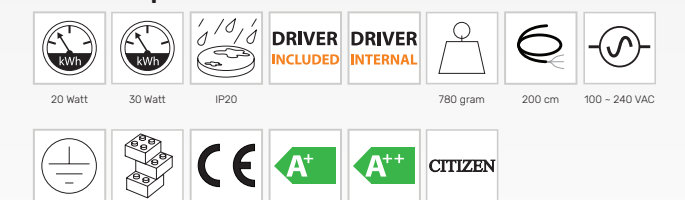

Grote keuze in LED Lichtbronnen

Keuze uit vele kleurtemperaturen.
Keuze uit CRI >80 en CRI > 90.

Bijzonder efficiënt

Met een lumen/Watt verhouding van >121 bijzonder efficiënt. Afhankelijk van de uitvoering energielabel tot A++.

Large choice of LED light sources

Many colour temperatures available.
CRI>80 or CRI>90.

Very Energy efficient

With a lumen/Watt ratio > 121 very efficient. The Jade C offers an energy label of A+ or A++.

Several dimming methods

Mains dim, DALI dim and Local dim through the CLS Superior dimming system.

Part of a large product family

Dozens of different versions are available including a RGBW & Tunable White version. Basically, for every lighting plan the right combination can be made.

Colour & colour temperatures

General specifications

Optics

Control options

Housing & finish

Mounting options

CRI

CRI>80 - CR>90